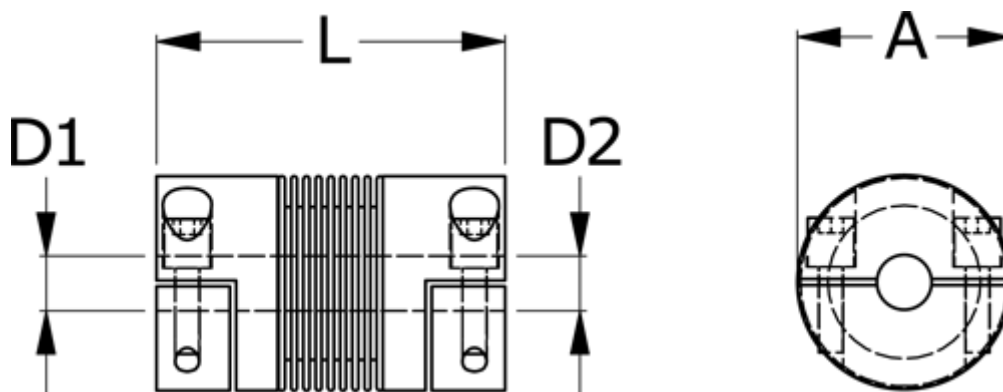

Data Sheet

Article number: 33302H01000571522

Description: Bellow coupling type 2H size100
Length 57 mm, bore 15/22 mm

Measures

A	= 40.5
D1	= 15
D2	= 22
L	= 57
Nom. torque NM (Tkn)	= 10